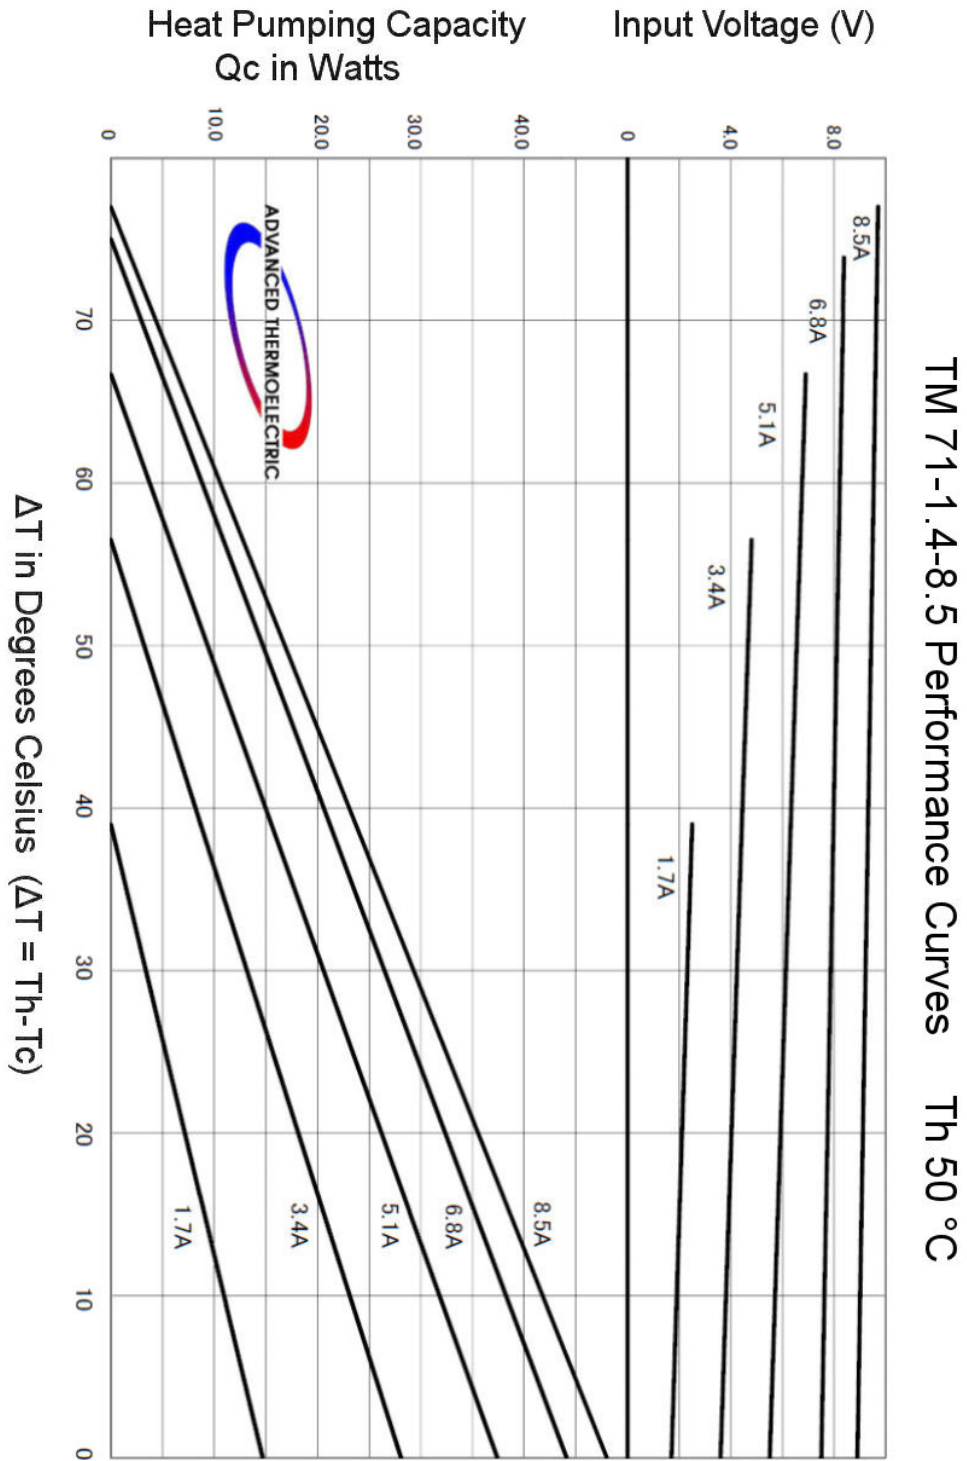

TM 71-1.4-8.5
Curves with $T_h = 50\text{ }^\circ\text{C}$

ADVANCED THERMOELECTRIC

Toll-Free 1 (866) 665-5434

(603) 888-2467

sales@electracool.com

Copyright © 2017 Pollock Industries, Inc.