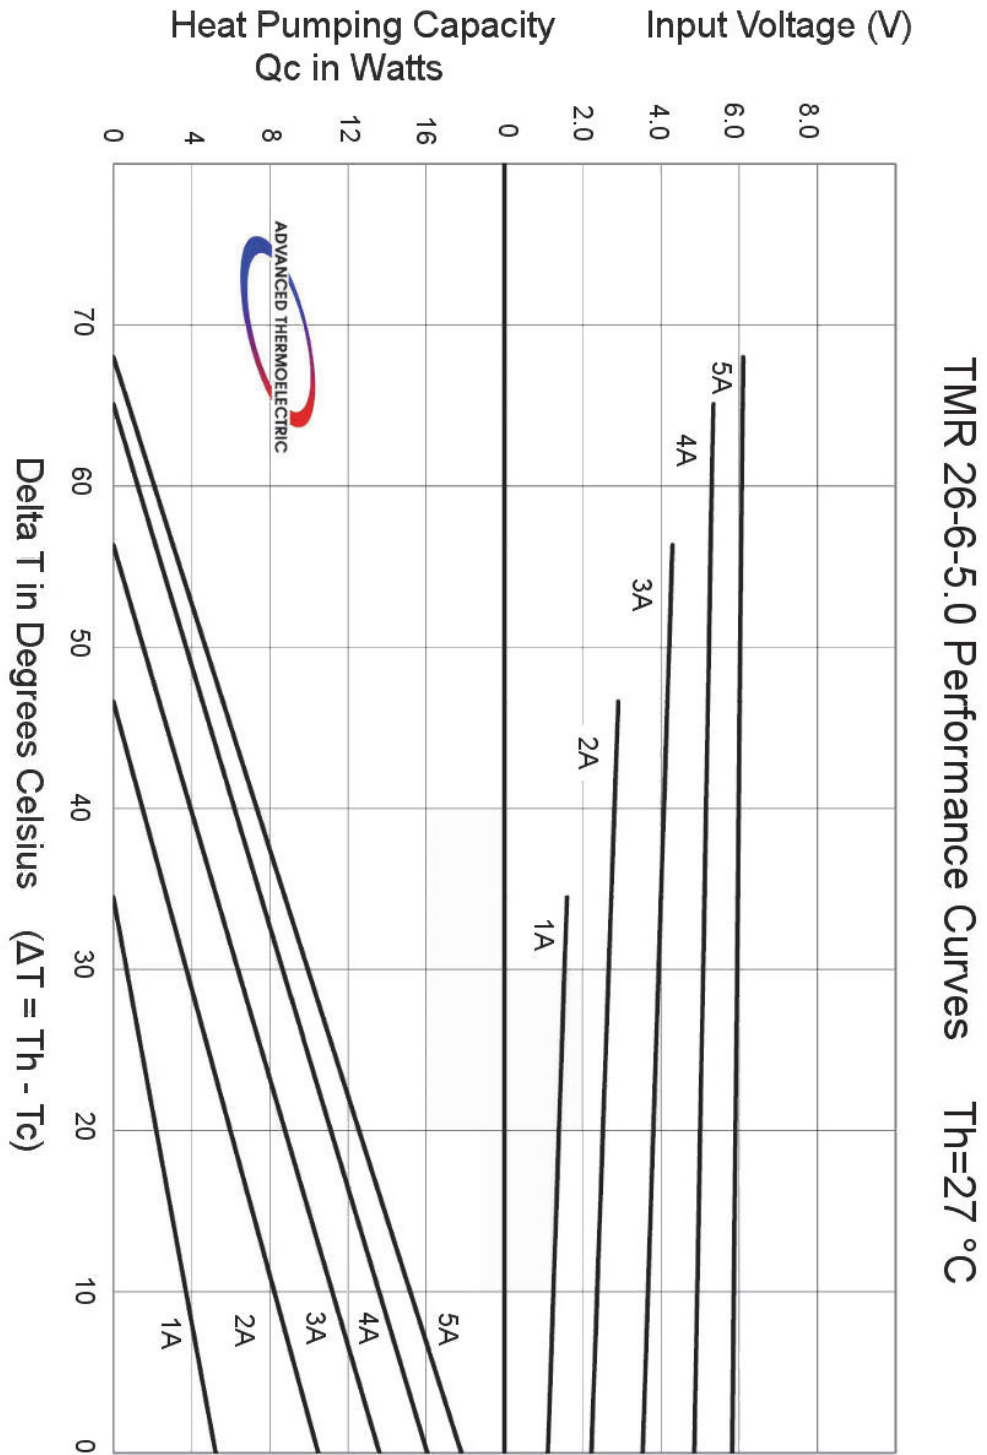

TMR 26-6-5.0  
Curves at 27 °C

ADVANCED THERMOELECTRIC

Toll-Free 1 (866) 665-5434

(603) 888-2467

[sales@electracool.com](mailto:sales@electracool.com)

Copyright © 2017 Pollock Industries, Inc.