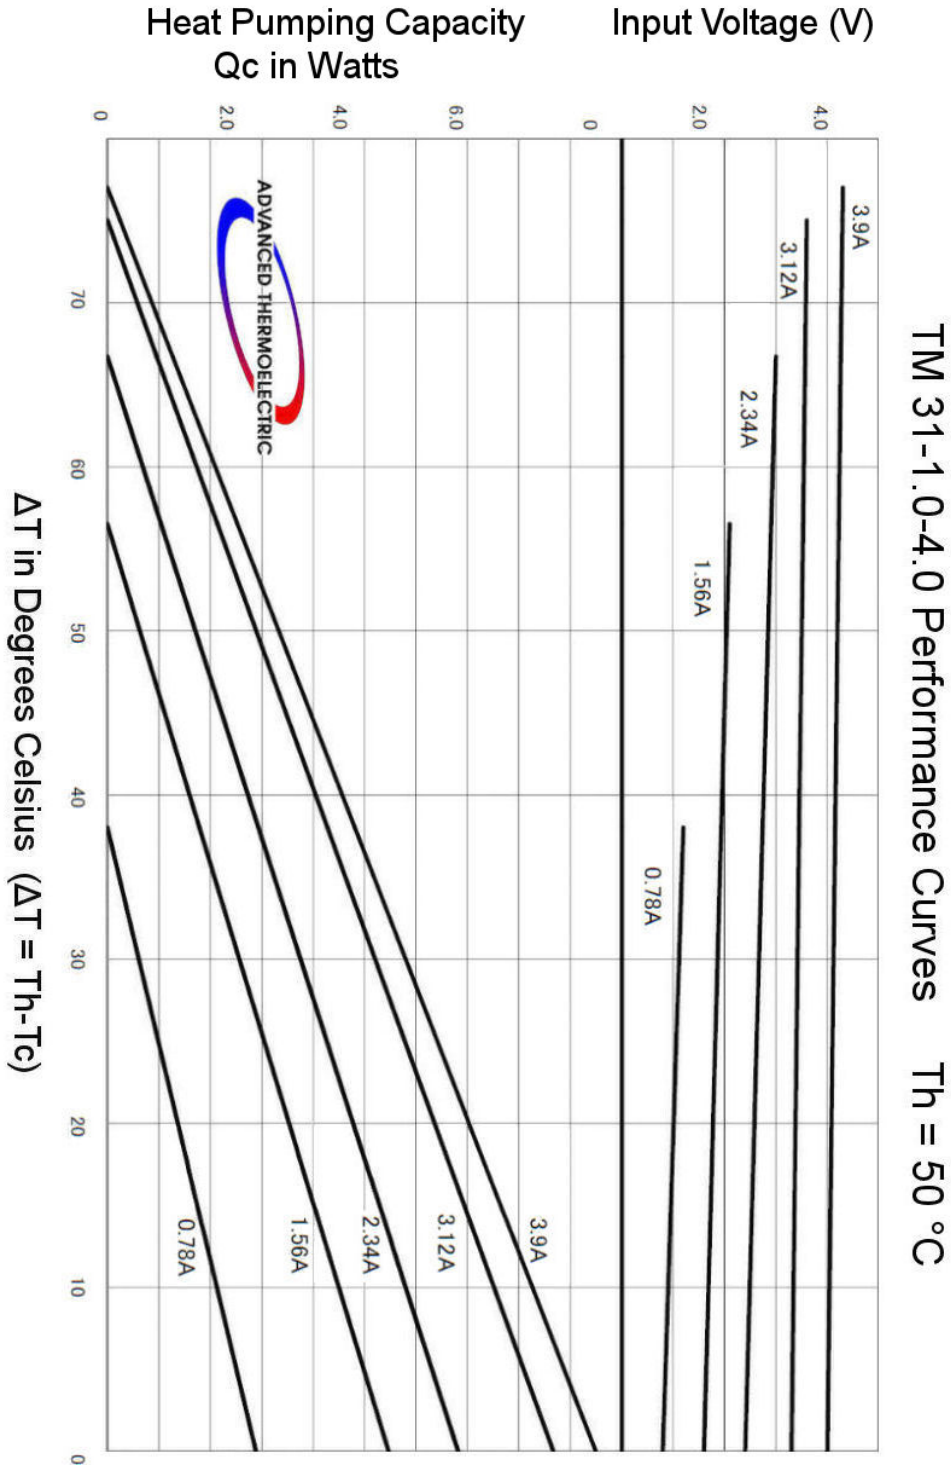

TM 31-1.0-4.0
Curves with T_h at 50 °C

ADVANCED THERMOELECTRIC

Toll-Free 1 (866) 665-5434

(603) 888-2467

sales@electracool.com

Copyright © 2017 Pollock Industries, Inc.